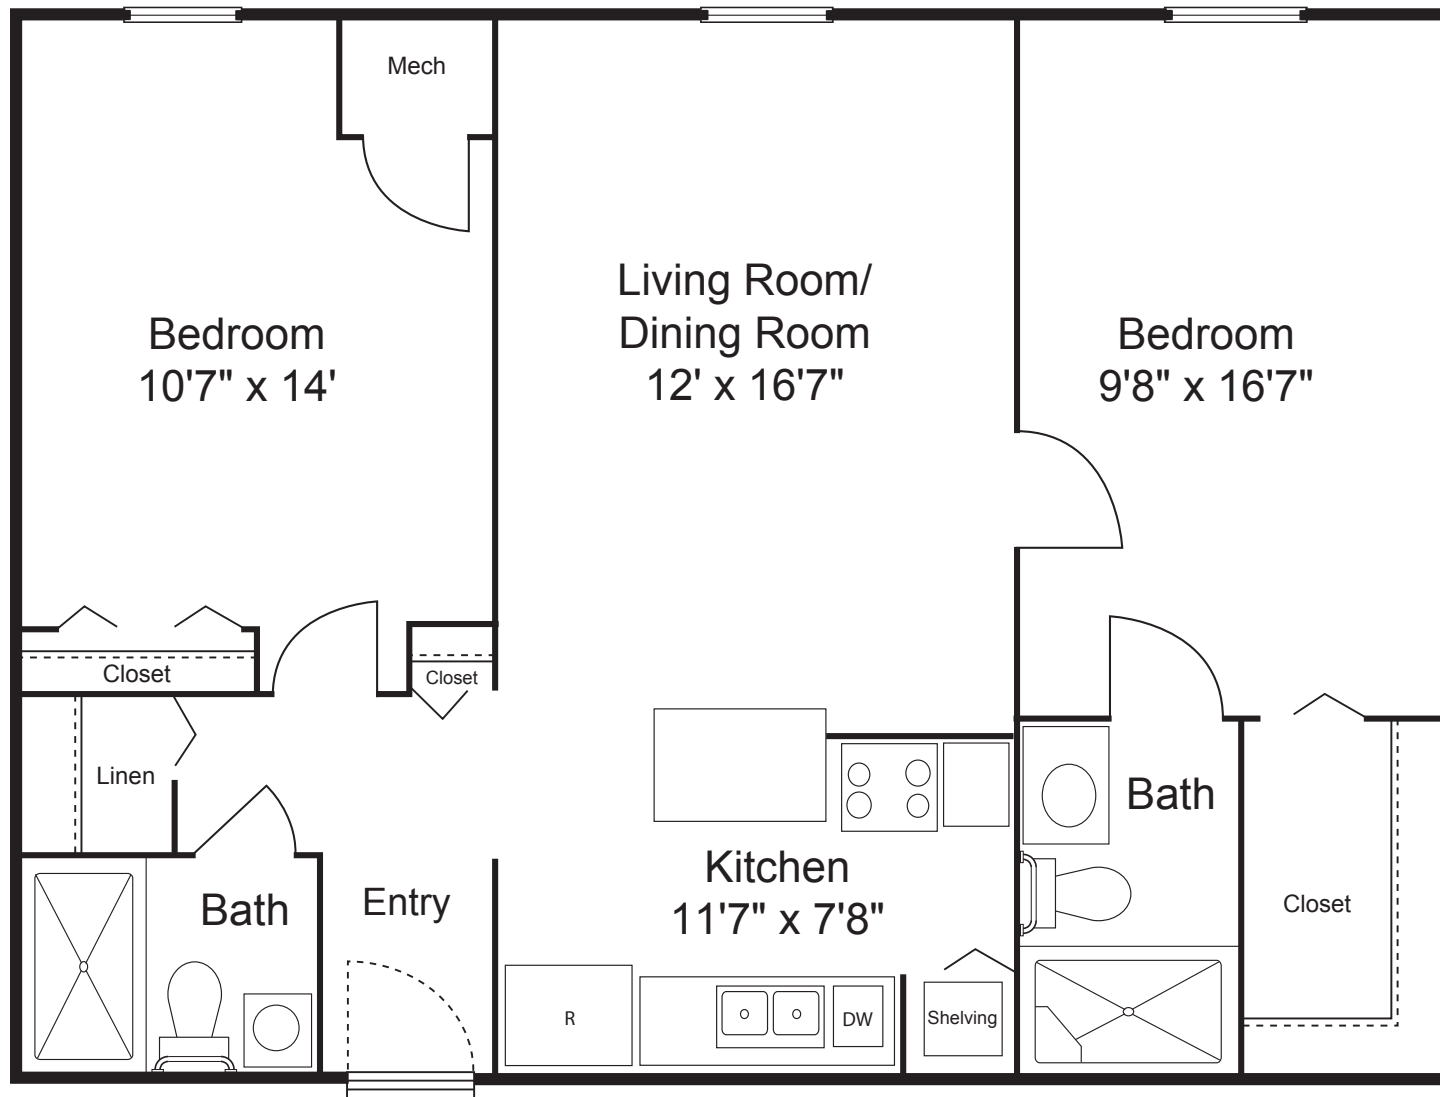

Ohio Living

Swan Creek

5916 Cresthaven Lane
Toledo, Ohio 43614
419.865.4445 | ohioliving.org

Linden Independent Living Apartment **2 Bedroom | 2 Bath | 860 Sq. Ft.**